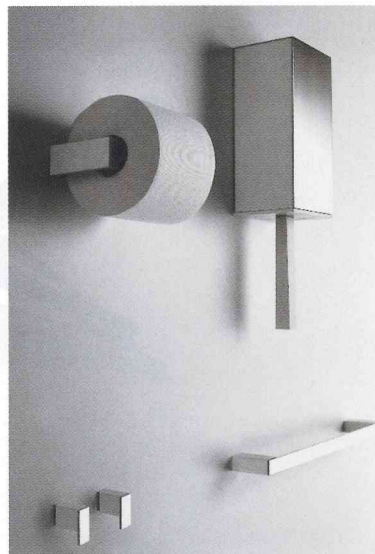

Campion: A number of items in Campion Platt's new Campaign collection do double duty. Boxer comprises an upholstered and tufted ottoman that nests snugly within a side table made of gun-metal steel and Gabon ebony. 212-779-2751; www.campioninc.com. **circle 321**

Agape: Konstantin Grcic designed Mach—a collection of chic, industrial, and impressively durable accessories for the bath—with the hospitality sector specifically in mind. 39-0376-250311; www.agapedesign.it. **circle 322**

Klinik: The Mover and Shaker is part of the Lumenz lamp collection, designed by Mikolaj Ostrowski. Ambient light shines through this playful piece's colored acrylic channels. 416-703-5978; www.openklinik.com. **circle 323**

Sakura: Casual classics from Russel Wright, legendary proponent of the plain and simple, have recently been reissued by Sakura. The dinnerware includes plates, bowls, and accessories, such as the pitcher and soup bowls shown. 315-361-3000; www.oneida.com. **circle 324**

Agape