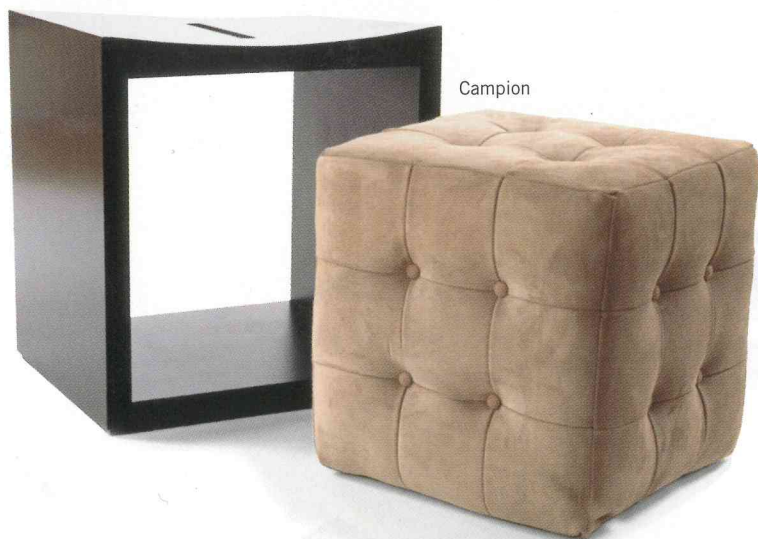

INTERIOR DESIGN

NUMBER 5

contract
ahead of the curve

\$8.95US \$9.95CAN

05>

0 73361 64667 5

Campion

Campion: A number of items in Campion Platt's new Campaign collection do double duty. Boxer comprises an upholstered and tufted ottoman that nests snugly within a side table made of gun-metal steel and Gabon ebony. 212-779-2751; www.campioninc.com. **circle 321**

Agape: Konstantin Grcic designed Mach—a collection of chic, industrial, and impressively durable accessories for the bath—with the hospitality sector specifically in mind. 39-0376-250311; www.agapedesign.it. **circle 322**