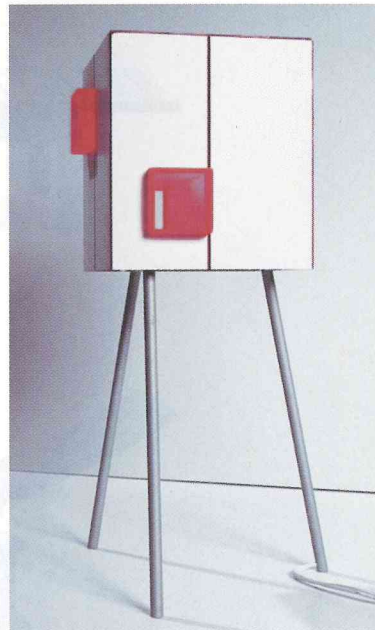

Campion: A number of items in Campion Platt's new Campaign collection do double duty. Boxer comprises an upholstered and tufted ottoman that nests snugly within a side table made of gun-metal steel and Gabon ebony. 212-779-2751; www.campioninc.com. **circle 321**

Agape: Konstantin Grcic designed Mach—a collection of chic, industrial, and impressively durable accessories for the bath—with the hospitality sector specifically in mind. 39-0376-250311; www.agapedesign.it. **circle 322**

Klinik: The Mover and Shaker is part of the Lumenz lamp collection, designed by Mikolaj Ostrowski. Ambient light shines through this playful piece's colored acrylic channels. 416-703-5978; www.openklinik.com. **circle 323**

Sakura: Casual classics from Russel Wright, legendary proponent of the plain and simple, have recently been reissued by Sakura. The dinnerware includes plates, bowls, and accessories, such as the pitcher and soup bowls shown. 315-361-3000; www.oneida.com. **circle 324**

Klinik